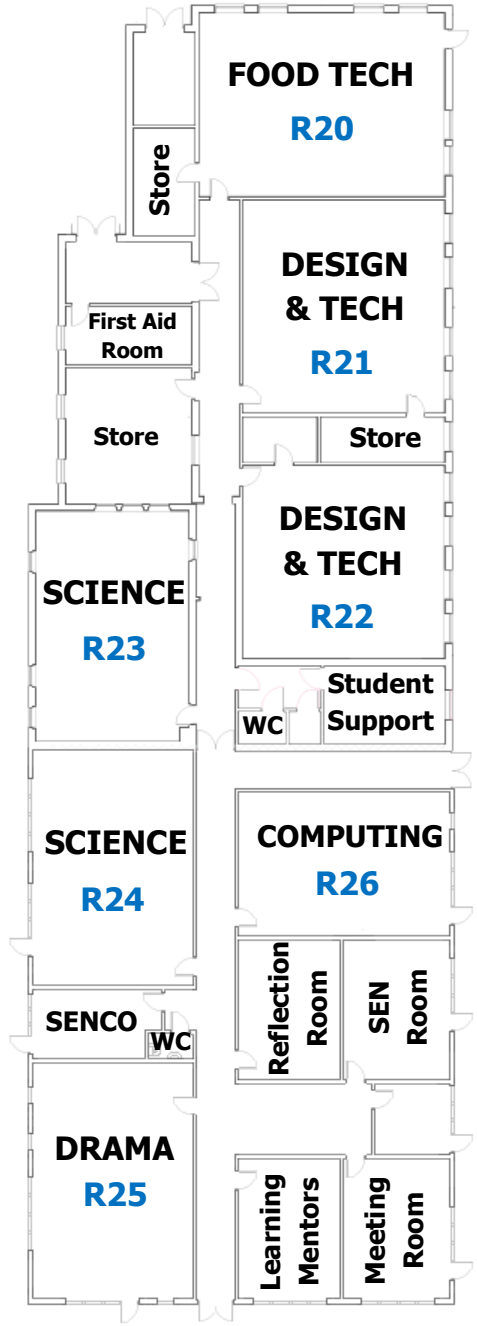

GROUND FLOOR

FIRST FLOOR

St. George's Academy (Ruskington Campus)
 Sleaford Road, Ruskington, Lincolnshire. NG34 9BY
 Tel: 01529 302487 Fax: 01529 301175
 E-mail: stga@st-georges-academy.org
 Website: www.st-georges-academy.org