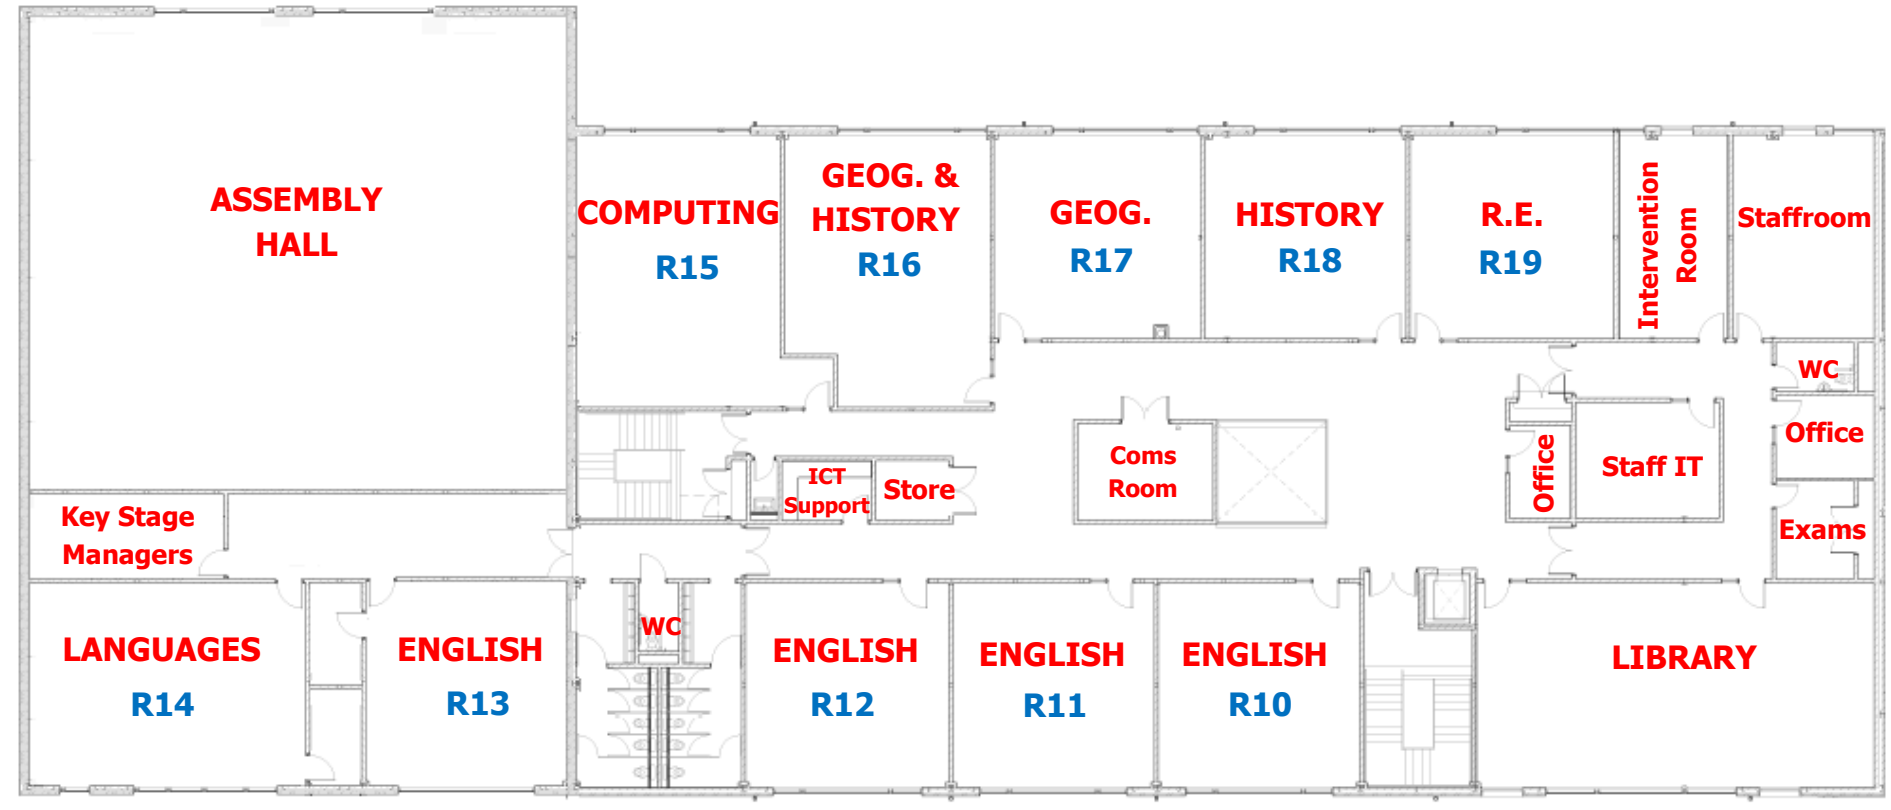

GROUND FLOOR

FIRST FLOOR

St. George's Academy (Ruskington Campus)
 Sleaford Road, Ruskington, Lincolnshire. NG34 9BY
 Tel: 01529 302487 Fax: 01529 301175
 E-mail: stga@st-georges-academy.org
 Website: www.st-georges-academy.org