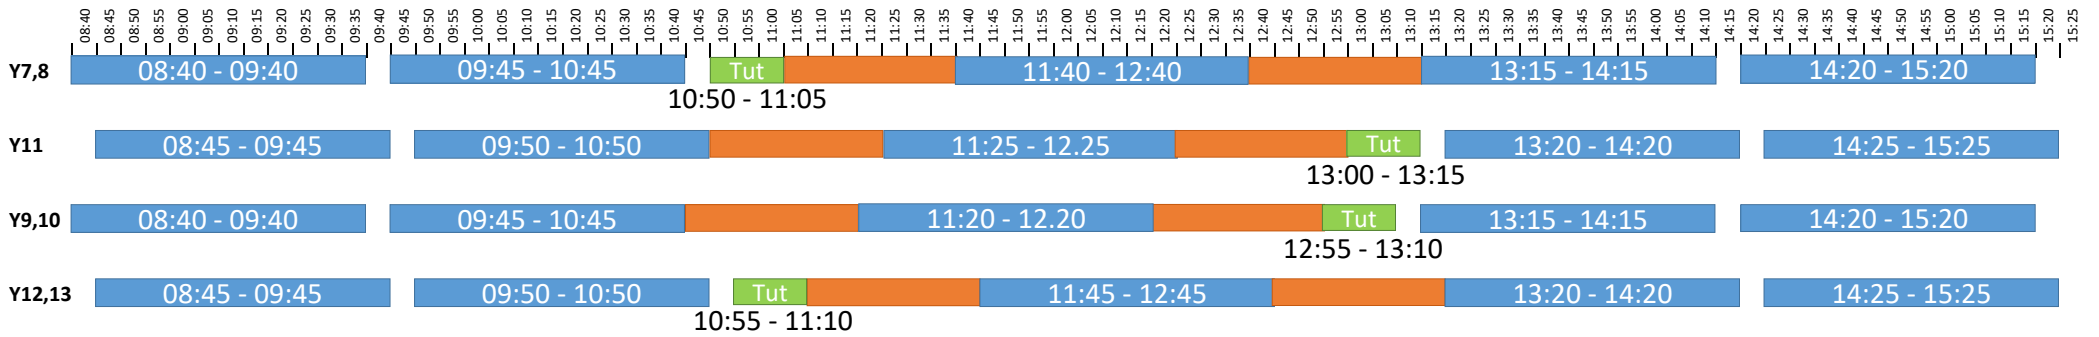

Timings of the Day 2020/2021

Sleaford

Ruskington